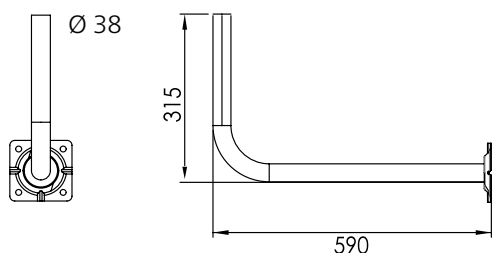

Available sets with L-mount:

Sets with Ø38 mm, 200 mm x 420 mm L-shape wall mount:

5776	60cm steel Ku off-set dish antenna 55x60cm, 0.6mm steel bracket LG + L-Mount bent steel LG 200x420x1.8/Ø38 mm/125x125x2 mm base	IDLK-STCF60-LB20G-LPX
6434	65cm steel Ku off-set dish antenna 60x65cm, 0.5mm, steel bracket LG + L-Mount bent steel LG 200x420x1.8/Ø38 mm/125x125x2 mm base	IDLK-STCF65-LB20G-LPX
6090	75cm steel Ku off-set dish antenna 70x78cm, 0.6mm, steel bracket LG + L-Mount bent steel LG 200x420x1.8/Ø38 mm/125x125x2 mm base	IDLK-STCF70-LB20G-LPX
5777	80cm steel Ku off-set dish antenna 73x80cm, 0.6mm, steel bracket LG + L-Mount bent steel LG 200x420x1.8/Ø38 mm/125x125x2 mm base	IDLK-STCF80-LB20G-LPX
5778	90cm steel Ku off-set dish antenna 79x86cm, 0.6mm, steel bracket LG + L-Mount bent steel LG 200x420x1.8/Ø38 mm/125x125x2 mm base	IDLK-STCF90-LB20G-LPX

Sets with Ø38 mm, 315 mm x 590 mm L-shape wall mount:

5779	60cm steel Ku off-set dish antenna 55x60cm, 0.6mm steel bracket LG + L-Mount bent steel LG 315x590x1.8/Ø38 mm/125x125x2 mm base	IDLK-STCF60-LB31G-LPX
6435	65cm steel Ku off-set dish antenna 60x65cm, 0.5mm, steel bracket LG + L-Mount bent steel LG 315x590x1.8/Ø38 mm/125x125x2 mm base	IDLK-STCF65-LB31G-LPX
6091	75cm steel Ku off-set dish antenna 70x78cm, 0.6mm, steel bracket LG + L-Mount bent steel LG 315x590x1.8/Ø38 mm/125x125x2 mm base	IDLK-STCF70-LB31G-LPX
5784	80cm steel Ku off-set dish antenna 73x80cm, 0.6mm, steel bracket LG + L-Mount bent steel LG 315x590x1.8/Ø38 mm/125x125x2 mm base	IDLK-STCF80-LB31G-LPX
5785	90cm steel Ku off-set dish antenna 79x86cm, 0.6mm, steel bracket LG + L-Mount bent steel LG 315x590x1.8/Ø38 mm/125x125x2 mm base	IDLK-STCF90-LB31G-LPX