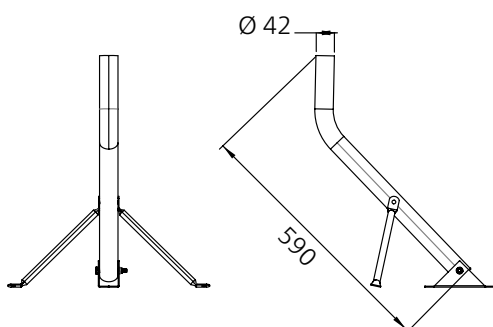

Available sets with Universal mounts:

Sets with Ø42 mm universal mounts:

5842	60cm steel Ku off-set dish antenna 55x60cm, 0.6mm steel bracket LG + Universal mount steel LG 590x1.2/Ø42 mm	IDLK-STCF60-UB42G-LPX
6432	65cm steel Ku off-set dish antenna 60x65cm, 0.5mm, steel bracket LG + Universal mount steel LG 590x1.2/Ø42 mm	IDLK-STCF65-UB42G-LPX
6088	75cm steel Ku off-set dish antenna 70x78cm, 0.6mm, steel bracket LG + Universal mount steel LG 590x1.2/Ø42 mm	IDLK-STCF70-UB42G-LPX
5843	80cm steel Ku off-set dish antenna 73x80cm, 0.6mm, steel bracket LG + Universal mount steel LG 590x1.2/Ø42 mm	IDLK-STCF80-UB42G-LPX
5844	90cm steel Ku off-set dish antenna 79x86cm, 0.6mm, steel bracket LG + Universal mount steel LG 590x1.2/Ø42 mm	IDLK-STCF90-UB42G-LPX
5881	100cm steel Ku off-set dish antenna 90x100cm, 0.6mm, steel bracket LG + Universal mount steel LG 590x1.2/Ø42 mm	IDLK-STCF10-UB42G-LPX
5882	100cm steel Ku off-set dish antenna 90x100cm, 0.7mm, steel bracket LG + Universal mount steel LG 590x1.2/Ø42 mm	IDLK-STCF11-UB42G-LPX