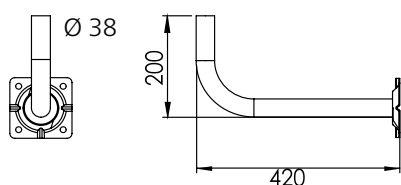

Sets with Ø38 mm universal mounts:

5845	60cm steel Ku off-set dish antenna 55x60cm, 0.6mm steel bracket LG + Universal mount steel LG 580x1.2/Ø38 mm	IDLK-STCF60-UB38G-LPX
6433	65cm steel Ku off-set dish antenna 60x65cm, 0.5mm, steel bracket LG + Universal mount steel LG 580x1.2/Ø38 mm	IDLK-STCF65-UB38G-LPX
6089	75cm steel Ku off-set dish antenna 70x78cm, 0.6mm, steel bracket LG + Universal mount steel LG 580x1.2/Ø38 mm	IDLK-STCF70-UB38G-LPX
5846	80cm steel Ku off-set dish antenna 73x80cm, 0.6mm, steel bracket LG + Universal mount steel LG 580x1.2/Ø38 mm	IDLK-STCF80-UB38G-LPX
5847	90cm steel Ku off-set dish antenna 79x86cm, 0.6mm, steel bracket LG + Universal mount steel LG 580x1.2/Ø38 mm	IDLK-STCF90-UB38G-LPX

Available sets with L-mount:

Sets with Ø38 mm, 200 mm x 420 mm L-shape wall mount:

5776	60cm steel Ku off-set dish antenna 55x60cm, 0.6mm steel bracket LG + L-Mount bent steel LG 200x420x1.8/Ø38 mm/125x125x2 mm base	IDLK-STCF60-LB20G-LPX
6434	65cm steel Ku off-set dish antenna 60x65cm, 0.5mm, steel bracket LG + L-Mount bent steel LG 200x420x1.8/Ø38 mm/125x125x2 mm base	IDLK-STCF65-LB20G-LPX
6090	75cm steel Ku off-set dish antenna 70x78cm, 0.6mm, steel bracket LG + L-Mount bent steel LG 200x420x1.8/Ø38 mm/125x125x2 mm base	IDLK-STCF70-LB20G-LPX
5777	80cm steel Ku off-set dish antenna 73x80cm, 0.6mm, steel bracket LG + L-Mount bent steel LG 200x420x1.8/Ø38 mm/125x125x2 mm base	IDLK-STCF80-LB20G-LPX
5778	90cm steel Ku off-set dish antenna 79x86cm, 0.6mm, steel bracket LG + L-Mount bent steel LG 200x420x1.8/Ø38 mm/125x125x2 mm base	IDLK-STCF90-LB20G-LPX