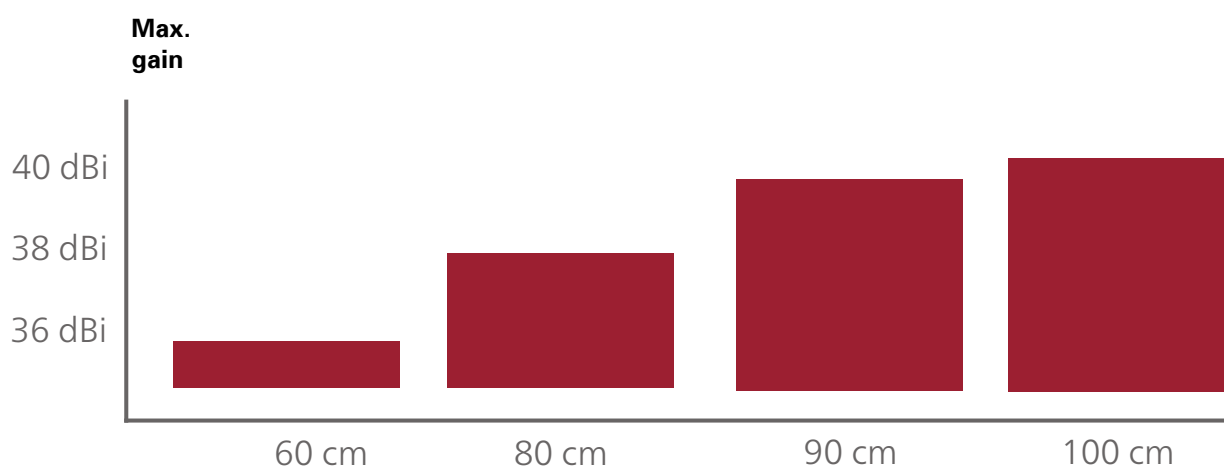

IDLE-STCF80-KUXXO-LPX	IDLE-STCF90-KUXXO-LPX	IDLE-STCF10-KUXXO-LPX (0.6 mm) IDLE-STCF11-KUXXO-LPX (0.7 mm)
Reflector:			
Type	Offset	Offset	Offset
Reception frequency	10.7 GHz ~ 12.75 GHz	10.7 GHz ~ 12.75 GHz	10.7 GHz ~ 12.75 GHz
Antenna gain (Ku-band)	37.5 dBi ~ 38.5 dBi	38.5 dBi ~ 40 dBi	39 dBi ~ 40.5 dBi
Material	Galvanized steel	Galvanized steel	Galvanized steel
Reflector thickness	0.6 mm	0.6 mm	0.6 mm / 0.7 mm
Finish coat	Polyester powder coating	Polyester powder coating	Polyester powder coating
Color	optional Light grey (RAL7035) Anthracite (RAL7016)	Light grey (RAL7035) Anthracite (RAL7016)	Light grey (RAL7035) Anthracite (RAL7016)
Short axis diameter	78 cm (73.5 cm internal)	83.5 cm (78.5 cm internal)	94.5 cm (90 cm internal)
Long axis diameter	85.5 cm (80.5 cm internal)	91.5 cm (86 cm internal)	103.5 cm (100 cm internal)
LNB holder diameter $\varnothing$	40 mm	40 mm	40 mm
F/D	0.6	0.6	0.6
LNB Arm	Galvanized steel Polyester powder Coating	Galvanized steel Polyester powder coating	Galvanized steel Polyester powder coating
LNB holder	Plastic	Plastic	Plastic
Operational temp.	-40 °C ~ +60 °C	-40 °C ~ +60 °C	-40 °C + 60 °C
Operation wind	90 km/h	90 km/h	80 km/h
Survival wind	144 km/h	130 km/h	110 km/h
Reflector bracket:			
Material	Galvanized steel	Galvanized steel	Galvanized steel
Finish coat	Polyester powder coating	Polyester powder coating	Polyester powder coating
Azimuth alignment	0 ° ~ 360 °	0 ° ~ 360 °	0 ° ~ 360 °
Elevation alignment	0 ° ~ 90 °	0 ° ~ 90 °	5 ° ~ 85 °
Universal mount/L-mount:			
Material	Galvanized steel	Galvanized steel	Galvanized steel
Finish coat	Polyester powder coating	Polyester powder coating	Polyester powder coating