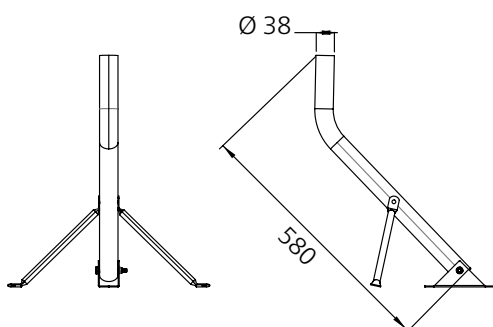

Sets with Ø38 mm universal mounts:

5845	60cm steel Ku off-set dish antenna 55x60cm, 0.6mm steel bracket LG + Universal mount steel LG 580x1.2/Ø38 mm	IDLK-STCF60-UB38G-LPX
6433	65cm steel Ku off-set dish antenna 60x65cm, 0.5mm, steel bracket LG + Universal mount steel LG 580x1.2/Ø38 mm	IDLK-STCF65-UB38G-LPX
6089	75cm steel Ku off-set dish antenna 70x78cm, 0.6mm, steel bracket LG + Universal mount steel LG 580x1.2/Ø38 mm	IDLK-STCF70-UB38G-LPX
5846	80cm steel Ku off-set dish antenna 73x80cm, 0.6mm, steel bracket LG + Universal mount steel LG 580x1.2/Ø38 mm	IDLK-STCF80-UB38G-LPX
5847	90cm steel Ku off-set dish antenna 79x86cm, 0.6mm, steel bracket LG + Universal mount steel LG 580x1.2/Ø38 mm	IDLK-STCF90-UB38G-LPX

Available sets with L-mount:

Sets with Ø38 mm, 200 mm x 420 mm L-shape wall mount:

5776	60cm steel Ku off-set dish antenna 55x60cm, 0.6mm steel bracket LG + L-Mount bent steel LG 200x420x1.8/Ø38 mm/125x125x2 mm base	IDLK-STCF60-LB20G-LPX
6434	65cm steel Ku off-set dish antenna 60x65cm, 0.5mm, steel bracket LG + L-Mount bent steel LG 200x420x1.8/Ø38 mm/125x125x2 mm base	IDLK-STCF65-LB20G-LPX
6090	75cm steel Ku off-set dish antenna 70x78cm, 0.6mm, steel bracket LG + L-Mount bent steel LG 200x420x1.8/Ø38 mm/125x125x2 mm base	IDLK-STCF70-LB20G-LPX
5777	80cm steel Ku off-set dish antenna 73x80cm, 0.6mm, steel bracket LG + L-Mount bent steel LG 200x420x1.8/Ø38 mm/125x125x2 mm base	IDLK-STCF80-LB20G-LPX
5778	90cm steel Ku off-set dish antenna 79x86cm, 0.6mm, steel bracket LG + L-Mount bent steel LG 200x420x1.8/Ø38 mm/125x125x2 mm base	IDLK-STCF90-LB20G-LPX