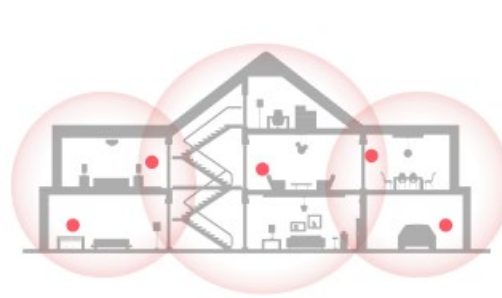

Frequency bands	2.4 GHz & 5 GHz
Antenna	High Performance WHEMS 2.4 GHz 2T x 2R (802.11 b/g/n/ax) 5.0 GHz 2T x 2R (802.11 a/n/ac/ax)
Wireless rate	2.4G: 573 Mbps 2x2 5G: 1201 Mbps 2x2
Wireless channels	Auto/Manual channel selection Channel bandwidth 20/40/80 MHz
Dual frequency concurrency	Yes, true dual-band connection
Antenna gain	2.4G: 5.0 dBi, 5G: 5.0 dBi
Ports	
WAN	1000 Base-T Ethernet x1
LAN	1000 Base-T Ethernet x2
LED	1 (Internet status & mesh status)
Connect button	1 (add another OneNet PROx router in MESH)
Reset button	1
Hardware	
CPU	Qualcomm Quad ARM Cortex A53 1.2 GHz
Flash	1 Gb
RAM	512 MB, DDR3
Software	
WAN access mode	PPPoE / DHCP / static IP
STA access mode	DHCP / static IP
STA ACL	URL filter / mac filter / rate limit / time limit
App management	OneNet mobile app for iOS / Android
Web local management	http://onenet.inverto.tv
VPN client	PPTP / L2TP
DDNS	DynDNS / Oray
LAN DHCP setting	LAN IP / pool / lease
Static DHCP lease	MAC and IP binding
Port forwarding	Yes
DMZ	Yes
WAN MAC clone	Yes
Firewall	ICMP Smurf, IP Land, IP Spoof, IP Teardrop, Ping of Death, TCP Scan, TCP SYN with data, UDP Bomb, UDP Echo chargen
System log	Yes
Customized DNS	Yes
Network diagnosis	Ping, Traceroute, Nslookup
Guest Wi-Fi	Yes
Bridge mode	Supported
Smart connect	2.4G/5G SSID separation
Power adapter (router)	DC 12 V/1.5 A, 100 V ~ 240 V 50 Hz/60 Hz
Certification	FCC, IC, CE
Dimensions	52.5 (W) x 140 (D) x 206 (H) mm

The OneNet™ app:

OneNet PROx™ MESH Wi-Fi open space coverage (sq. m)

300 m²
Coverage

500 m²
Coverage

600 m²
Coverage

Dimensions:

Available items:

- 6035 OneNet™ PROx MESH WI-FI Router (UK)
- 6037 OneNet™ PROx MESH WI-FI Router (EU)