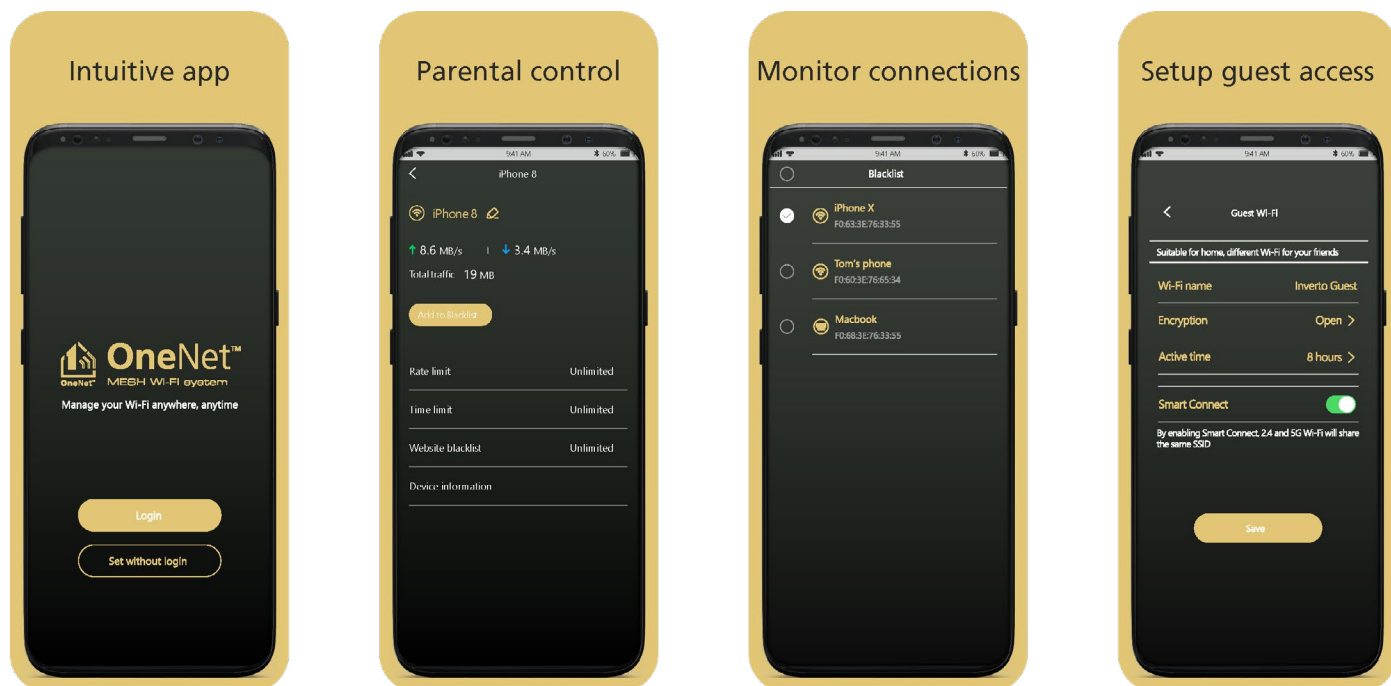

The OneNet™ app: