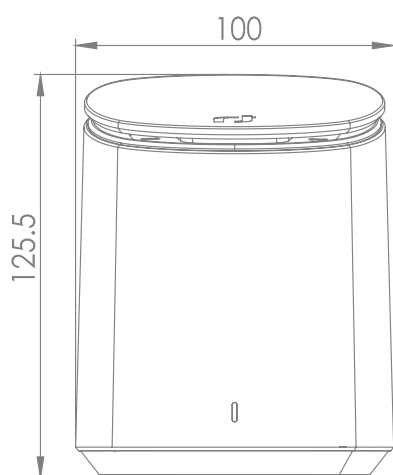

Interpretation: If a concrete wall is obstructing a OneNet™ access point, ~14% of Wi-Fi signal & speed will penetrate through!

Dimensions:

OneNet™ MESH Wi-Fi Router

OneNet™ MESH Wi-Fi Node

Available items: