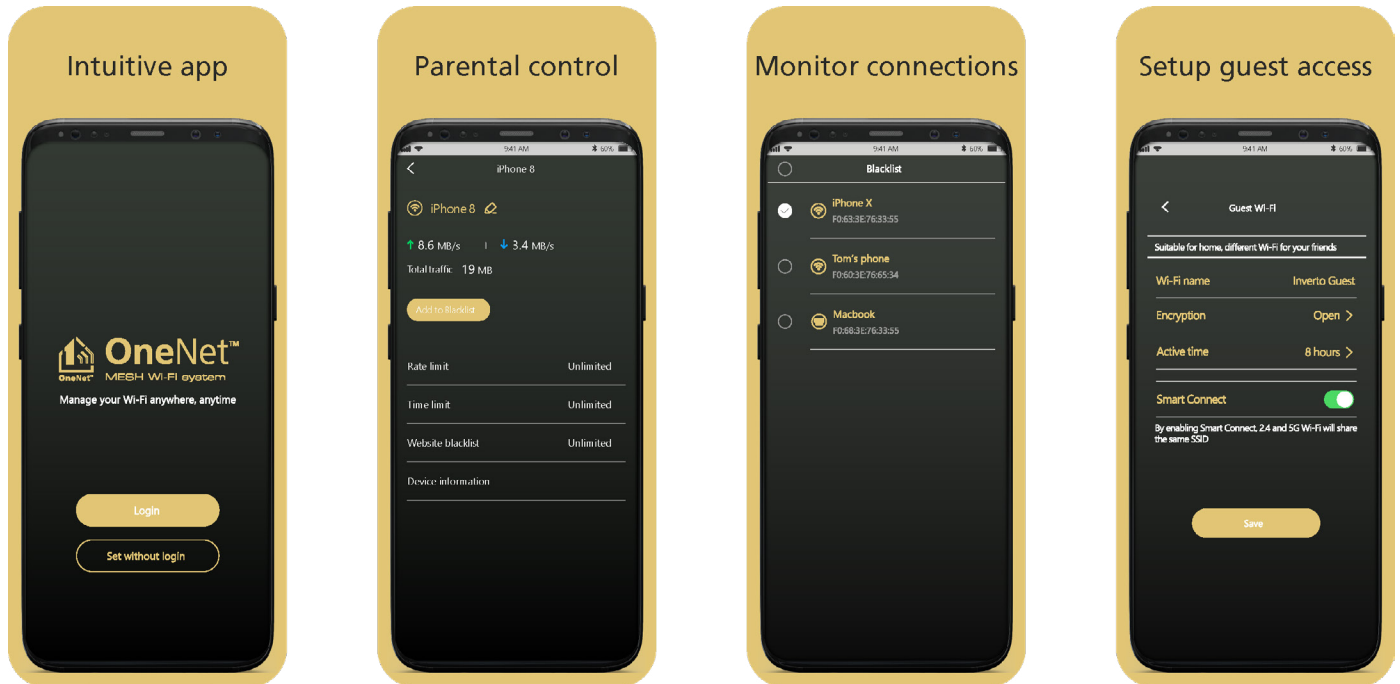

The OneNet™ app:

OneNet™ MESH Wi-Fi open space coverage (sq. m)

*Open-Space Coverage (sq. m)		# of Router													
		01	02	03	04	05	06	07	08	09	10	11	12	13	14
# of Node	00	300	450	600	750	900	1,050	1,200	1,350	1,500	1,650	1,800	1,950	2,100	2,250
	01	350	500	650	800	950	1,100	1,250	1,400	1,550	1,700	1,850	2,000	2,150	
	02	400	550	700	850	1,000	1,150	1,300	1,450	1,600	1,750	1,900	2,050		
	03	450	600	750	900	1,050	1,200	1,350	1,500	1,650	1,800	1,950			
	04	500	650	800	950	1,100	1,250	1,400	1,550	1,700	1,850				
	05	550	700	850	1,000	1,150	1,300	1,450	1,600	1,750					
	06	600	750	900	1,050	1,200	1,350	1,500	1,650						
	07	650	800	950	1,100	1,250	1,400	1,550							
	08	700	850	1,000	1,150	1,300	1,450								
	09		900	1,050	1,200	1,350									
	10		950	1,100	1,250										
11			1,150												

Guideline for coverage

- Dorm: 1*Router (10 - 30 sq. m)
- Loft: 1*Router (30 - 100 sq. m)
- Condo: 1*Router (50 - 150 sq. m)
- Apartment: 1*Router & 2*Nodes (150 - 250 sq. m)
- House: 2*Routers & 2*Nodes (250 - 400 sq. m)
- Villa: 2 Pro sets (400 - 650 sq. m)

* Obstacles will cause Wi-Fi deterioration

Network speed & coverage, impacted by # of mesh nodes (Router/Nodes)

Signal and speed deterioration by most common materials:
Concrete or metal: 86% | Glass: 72% | Wood or plastics: 29%

Interpretation: If a concrete wall is obstructing a OneNet™ access point, ~14% of Wi-Fi signal & speed will penetrate through!