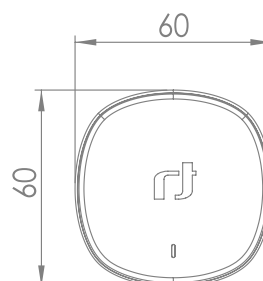

Interpretation: If a concrete wall is obstructing a OneNet™ access point, ~14% of Wi-Fi signal & speed will penetrate through!

Dimensions:

OneNet™ MESH Wi-Fi Router

OneNet™ MESH Wi-Fi Node

Available items: